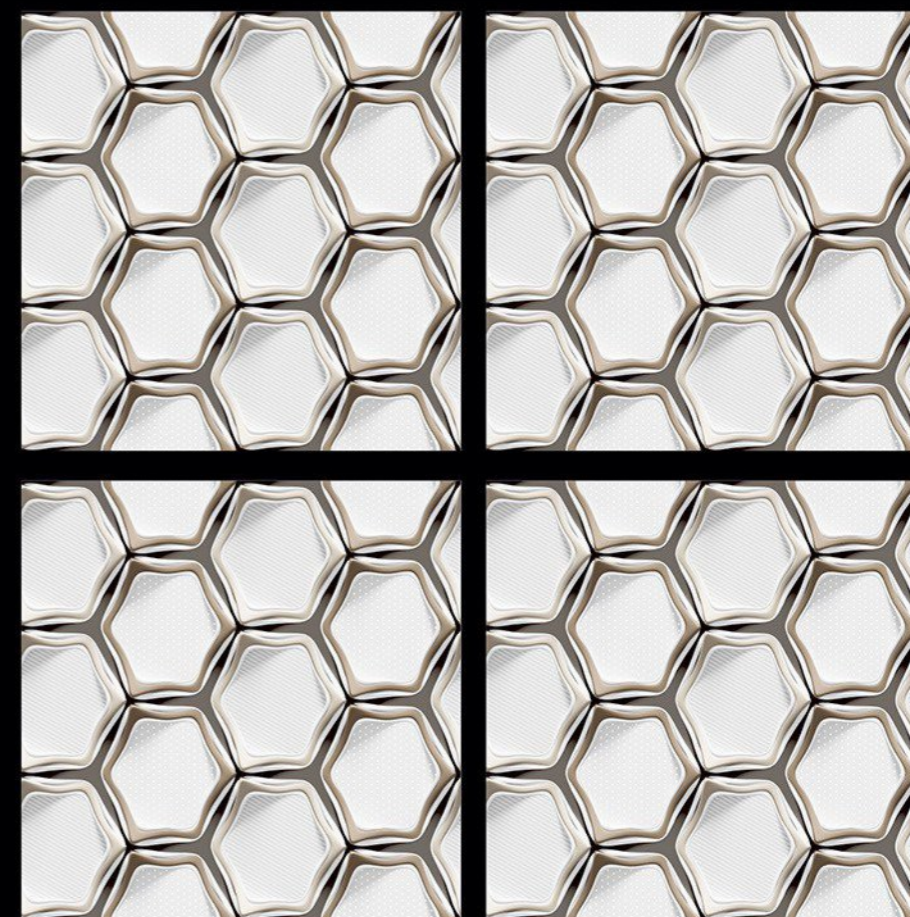

GVT | POLISHED
PGVT | 600 x 600mm

3D-126

- 100% Replacement for Italian Marble
- Water Absorption $\leq 0.5\%$
- Zero Maintenance
- Stain Class 5 Resistant
- Eco Friendly
- Divine Glossiness
- Fire Resistant
- Frost Resistant